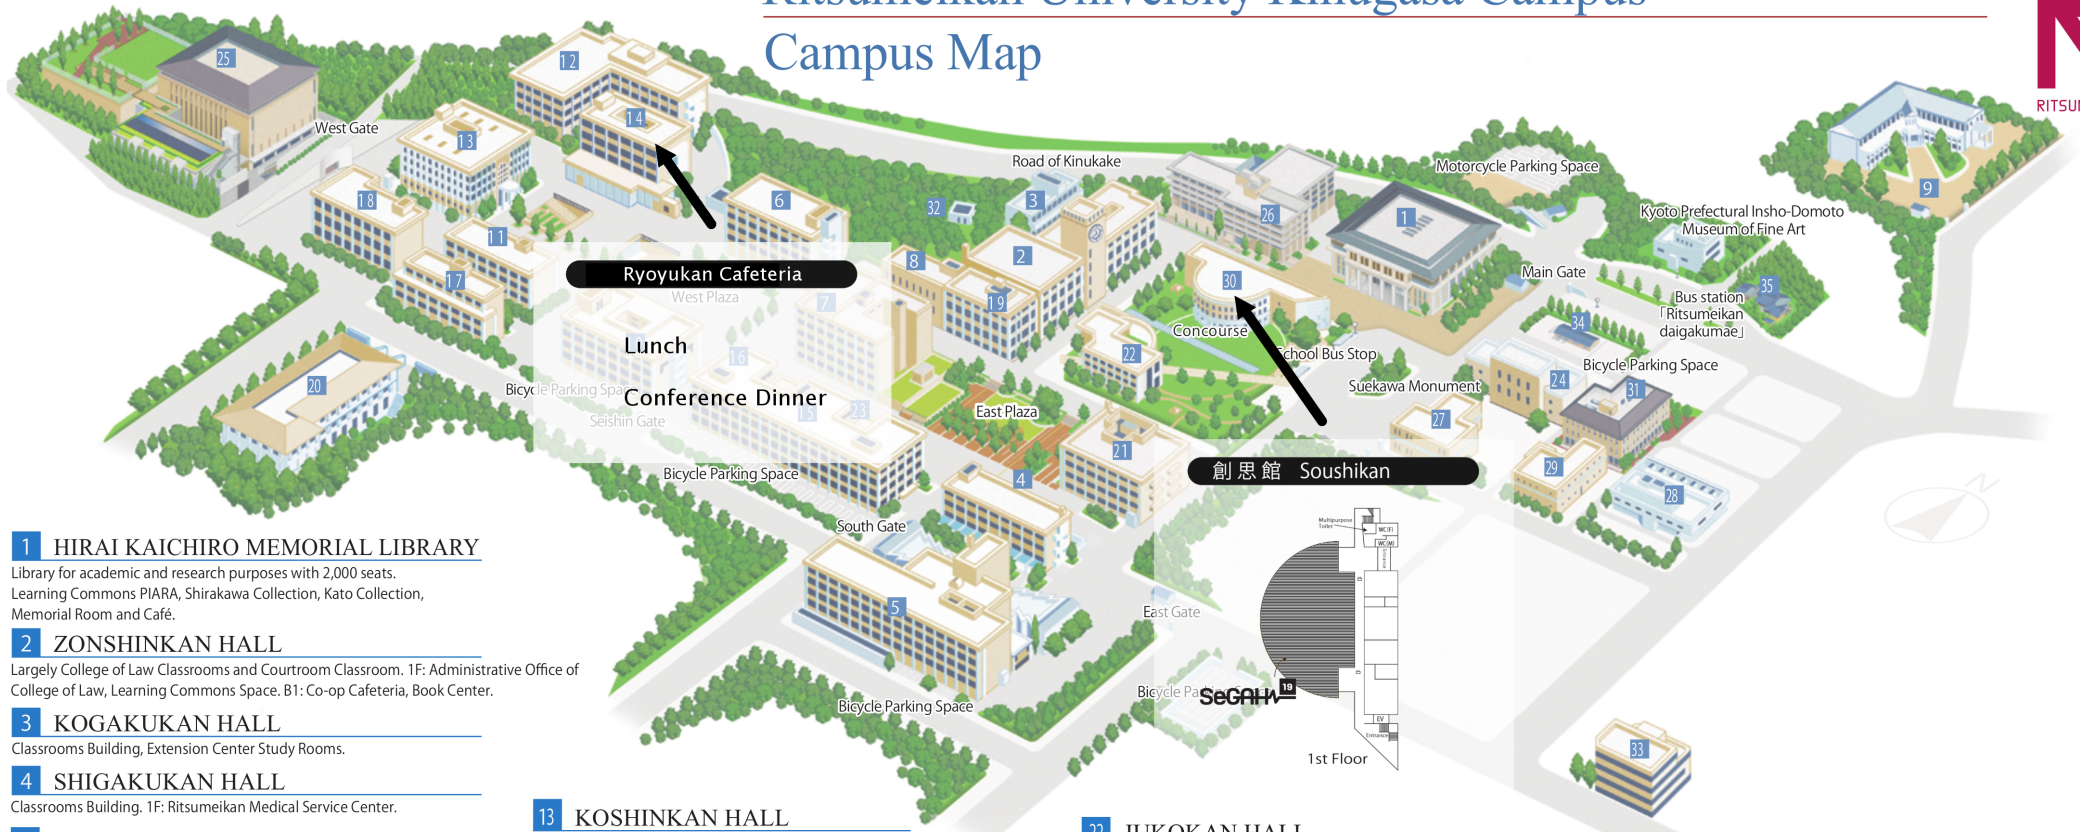

Ritsumeikan University Kinugasa Campus

Campus Map

1 HIRAI KAICHIRO MEMORIAL LIBRARY

Library for academic and research purposes with 2,000 seats. Learning Commons PIARA, Shirakawa Collection, Kato Collection, Memorial Room and Café.

2 ZONSHINKAN HALL

Largely College of Law Classrooms and Courtroom Classroom. 1F: Administrative Office of College of Law, Learning Commons Space. B1: Co-op Cafeteria, Book Center.

3 KOGAKUKAN HALL

Classrooms Building, Extension Center Study Rooms.

4 SHIGAKUKAN HALL

Classrooms Building. 1F: Ritsumeikan Medical Service Center.

5 IGAKUKAN HALL

Largely Classrooms for College of Social Sciences. 1F: Administrative Office of College of Social Sciences. B1: Co-op Cafeteria, Multi-purpose Hall.